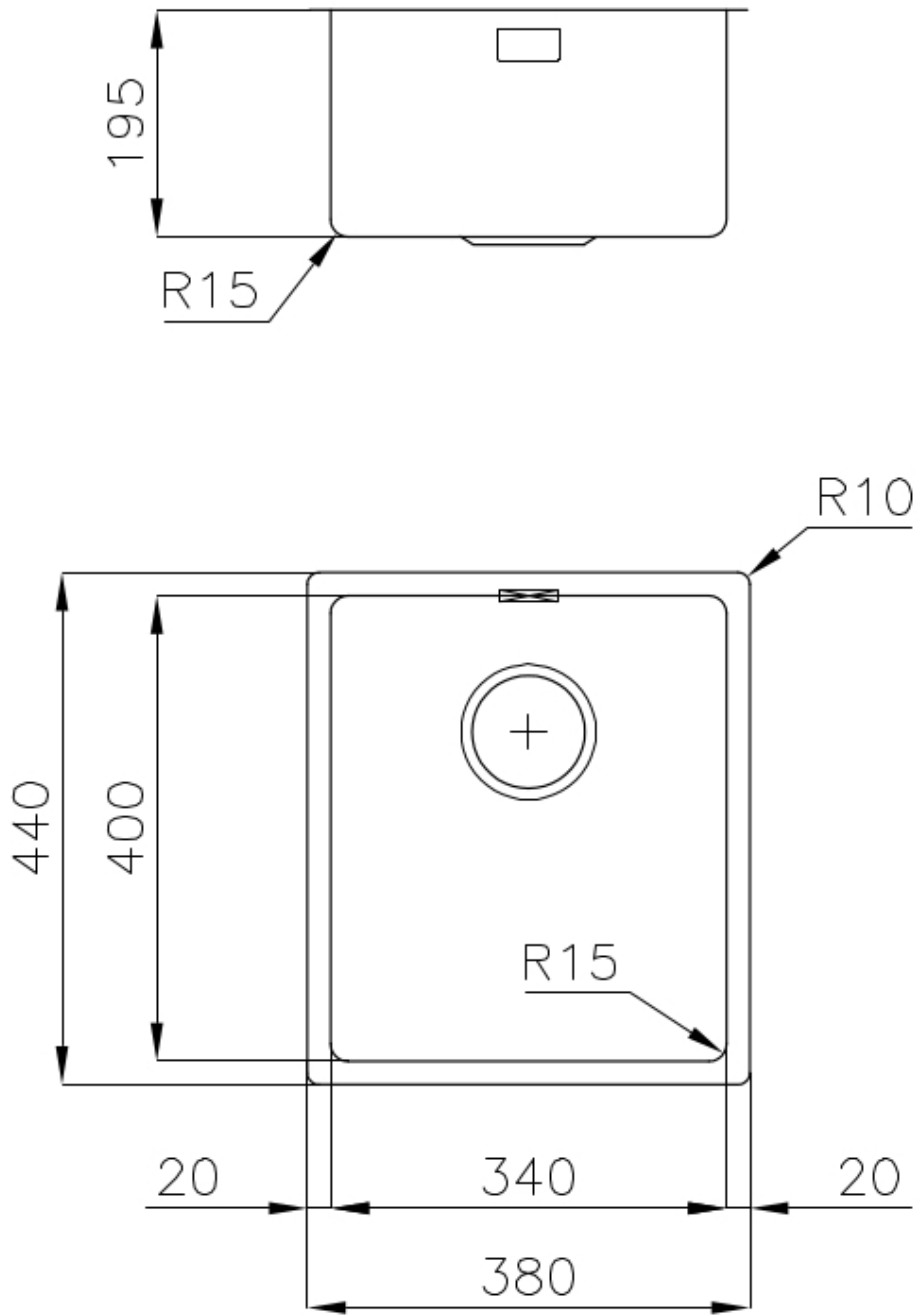

### DETAILS

Edge/Installation Type	Undermount
Finish	Foster brushed
Material	AISI 304 stainless steel
Texture	Foster brushed
Base	40 cm
Dimensions	380x440 mm
Standard fittings	Fixing hooks, gasket, drain, overflow and siphon, boxed packing
Mixer holes	No standard holes
Built-in hole	View technical data sheet

Drainer No

---

Width 38 cm

---

Bowl dimension 340x400mm

---

Number of bowls 1 bowl

---

## FEATURES

**Basket 3,5" waste fitting** The drain is equipped with a large 3.5" drain, with the practical basket cap that prevents the discharge of solid parts.

---

**High thickness** 1mm thick steel. A significant thickness, which guarantees the maximum sturdiness and durability.

## TECHNICAL DATA

Cut out size  
Dimensioni per foratura top