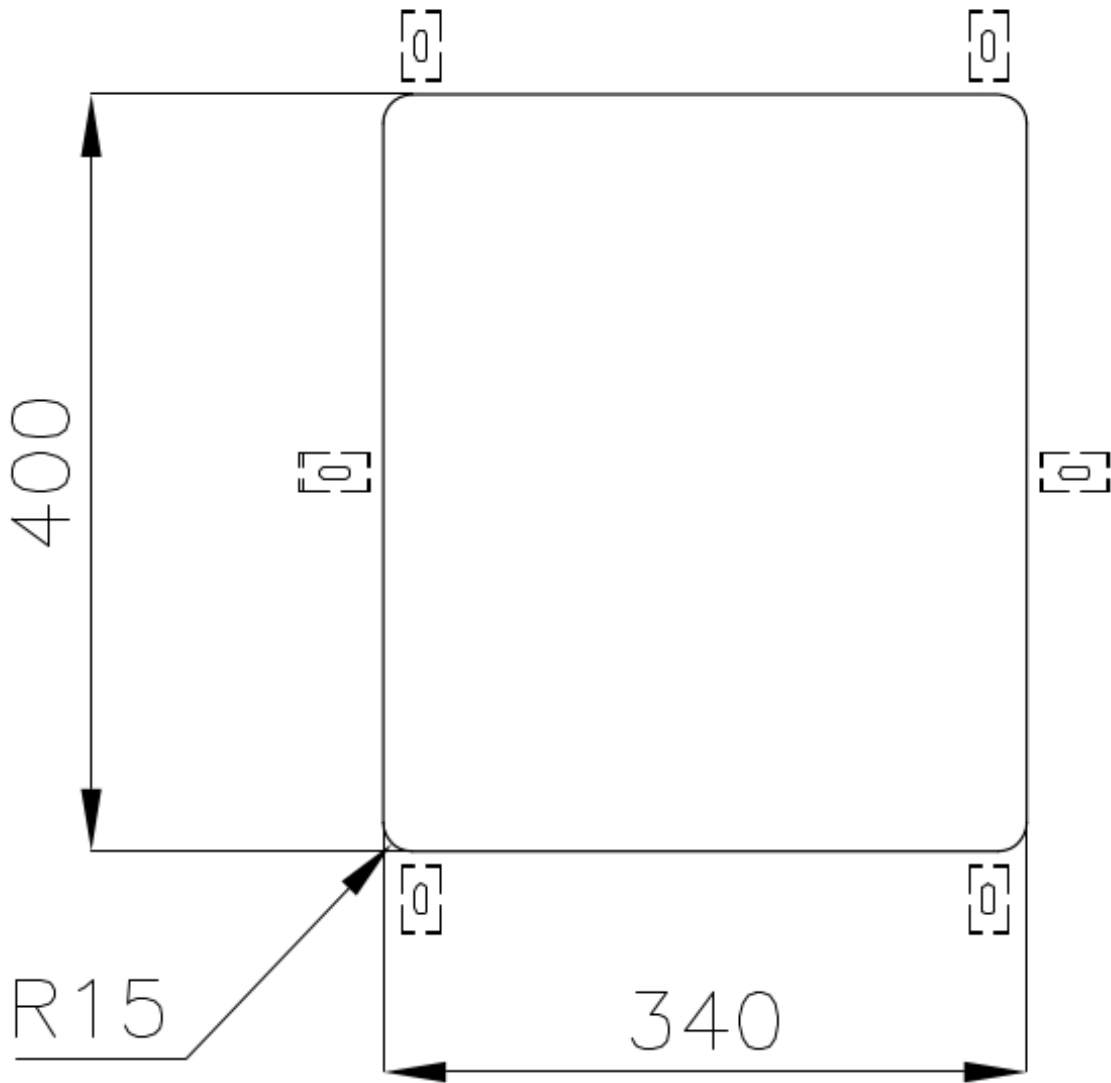

### DETAILS

Edge/Installation Type	Undermount
Finish	Foster brushed
Material	AISI 304 stainless steel
Texture	Foster brushed
Base	40 cm
Dimensions	380x440 mm
Standard fittings	Fixing hooks, gasket, drain, overflow and siphon, boxed packing
Mixer holes	No standard holes
Built-in hole	View technical data sheet

Drainer No

---

Width 38 cm

---

Bowl dimension 340x400mm

---

Number of bowls 1 bowl

---

## TECHNICAL DATA

Cut out size  
Dimensioni per foratura top